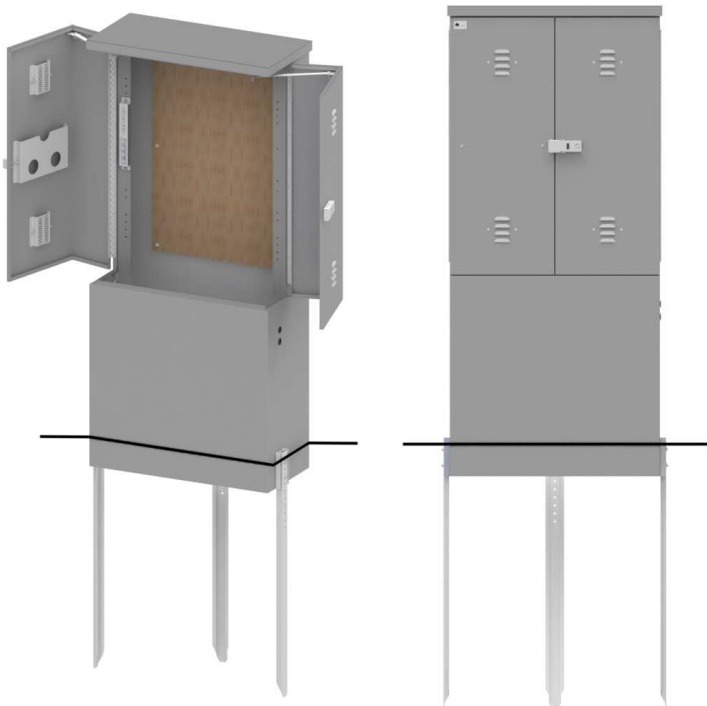

## Telecom Termination Pedestal

### SG

This family of Telecom Termination Pedestals are an easily installed pedestal ideal for TV/Cable/ Telephone and also Fibre optics/Cross Connect applications. These direct burial pedestals with ground stakes are available in single and double door designs as well as back to back configuration. The 14GA galvanized steel body construction offers additional corrosion resistance. PC116 Telco Green powder coat paint offers a durable finish.

#### Features/Specification:

- 14 GA galvanized steel construction
- Padlockable hasp
- Ground stakes with mounting hardware included
- 5/8" Plywood panel
- Ground bar termination
- Louvers with filtered ventilation
- PC116 Telco Green powder coat finish

#### Optional Items:

- Concrete pad mount
- Custom powder coat colours

Part Number	Description	Number of Mounting Stakes	Dimensions		
			H	W	D
SG-2	Single Sided, Single Door	2	48"	13"	6.5"
SG-3	Single Sided, Single Door	2	42"	17.5"	12.25"
SG-4	Double Sided, Single Door	2	49"	18.5"	15.25"
SG-5	Single Sided, Double Door	2	42"	35"	12.25"
SG-6	Single Sided, Double Door	3	72.5"	32.5"	15.25"