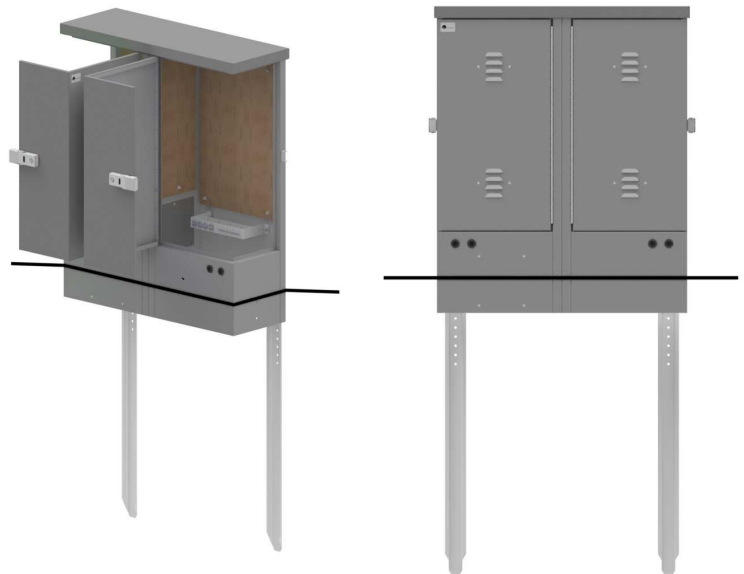

### SG

This family of Telecom Termination Pedestals are an easily installed pedestal ideal for TV/Cable/ Telephone and also Fibre optics/Cross Connect applications. These direct burial pedestals with ground stakes are available in single and double door designs as well as back to back configuration. The 14GA galvanized steel body construction offers additional corrosion resistance. PC116 Telco Green powder coat paint offers a durable finish.

#### Features/Specification:

- 14 GA galvanized steel construction
- Padlockable hasp
- Ground stakes with mounting hardware included
- 5/8" Plywood panel
- Ground bar termination
- Louvers with filtered ventilation
- PC116 Telco Green powder coat finish

### SG

**SG2**

**SG3**

**SG4**

**SG5**