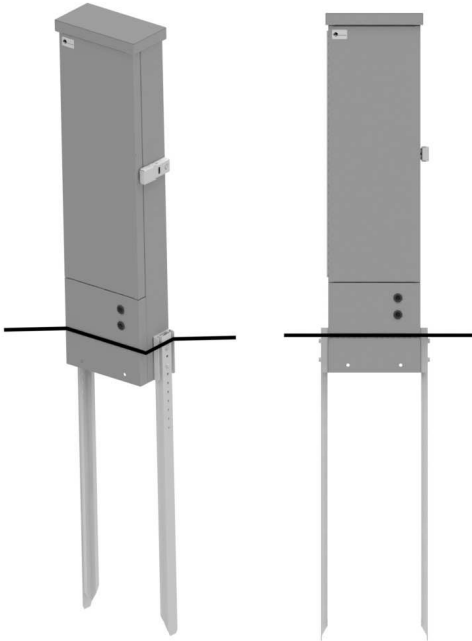

### SG

This family of Telecom Termination Pedestals are an easily installed pedestal ideal for TV/Cable/ Telephone and also Fibre optics/Cross Connect applications. These direct burial pedestals with ground stakes are available in single and double door designs as well as back to back configuration. The 14GA galvanized steel body construction offers additional corrosion resistance. PC116 Telco Green powder coat paint offers a durable finish.

#### Features/Specification:

- 14 GA galvanized steel construction
- Padlockable hasp
- Ground stakes with mounting hardware included
- 5/8" Plywood panel
- Ground bar termination
- Louvers with filtered ventilation
- PC116 Telco Green powder coat finish

#### Optional Items:

- Concrete pad mount
- Custom powder coat colours

Part Number	Description	Number of Mounting Stakes	Dimensions		
			H	W	D
SG-2	Single Sided, Single Door	2	48"	13"	6.5"
SG-3	Single Sided, Single Door	2	42"	17.5"	12.25"
SG-4	Double Sided, Single Door	2	49"	18.5"	15.25"
SG-5	Single Sided, Double Door	2	42"	35"	12.25"
SG-6	Single Sided, Double Door	3	72.5"	32.5"	15.25"

### SG

**SG2**

**SG3**

**SG4**

**SG5**