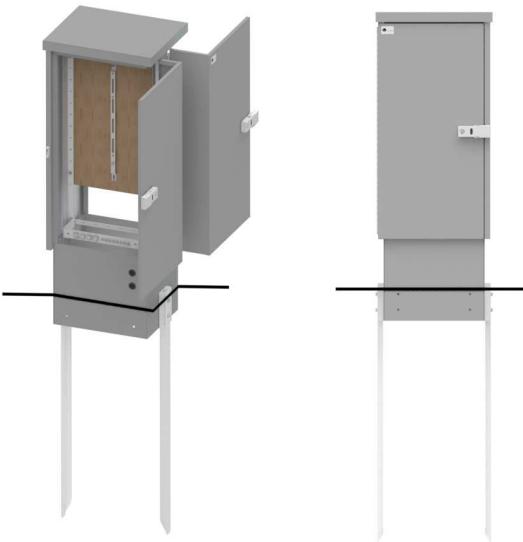

### SG

This family of Telecom Termination Pedestals are an easily installed pedestal ideal for TV/Cable/ Telephone and also Fibre optics/Cross Connect applications. These direct burial pedestals with ground stakes are available in single and double door designs as well as back to back configuration. The 14GA galvanized steel body construction offers additional corrosion resistance. PC116 Telco Green powder coat paint offers a durable finish.

#### Features/Specification:

- 14 GA galvanized steel construction
- Padlockable hasp
- Ground stakes with mounting hardware included
- 5/8" Plywood panel
- Ground bar termination
- Louvers with filtered ventilation
- PC116 Telco Green powder coat finish

## Telecom Termination Pedestal

### SG

**SG2**

**SG3**

**SG4**

**SG5**