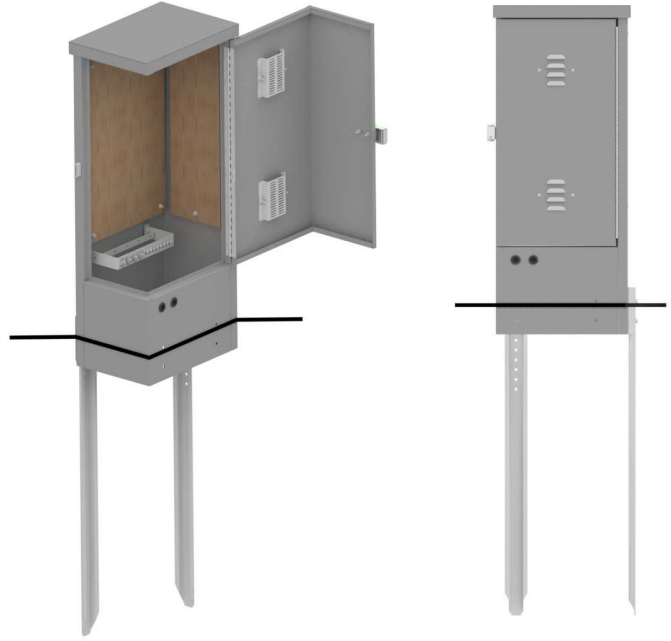

Telecom Termination Pedestal

SG

SG3