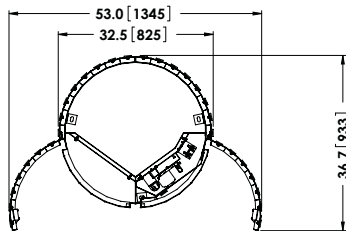

Features/Specifications

- Aluminum construction
- CSA Type 3R rated
- Services up to 200A 3 phase
- Up to 18 cct panel 10kAIC rated
- HOA control
- Communications/irrigation control section
- 28 gallon removable plastic waste receptacle
- Brass key locked entry doors
- Metered or unmetered options
- Aluminum ribbing for added strength
- Hinged lid with chain stop
- Powder coat finish

Options

- Meter viewing window
- Contactors
- Test switch
- Lighting controller
- Photocell
- Time clock
- Irrigation controller

SECTION A-A
(DOORS OPEN)

FRONT VIEW
(DOORS OPEN)

SIDE VIEW
(DOORS OPEN)

| PART NUMBER | HEIGHT | WIDTH | DEPTH |
|-------------|--------|-------|-------|
| WRET | 32" | 32.5" | 32.5" |