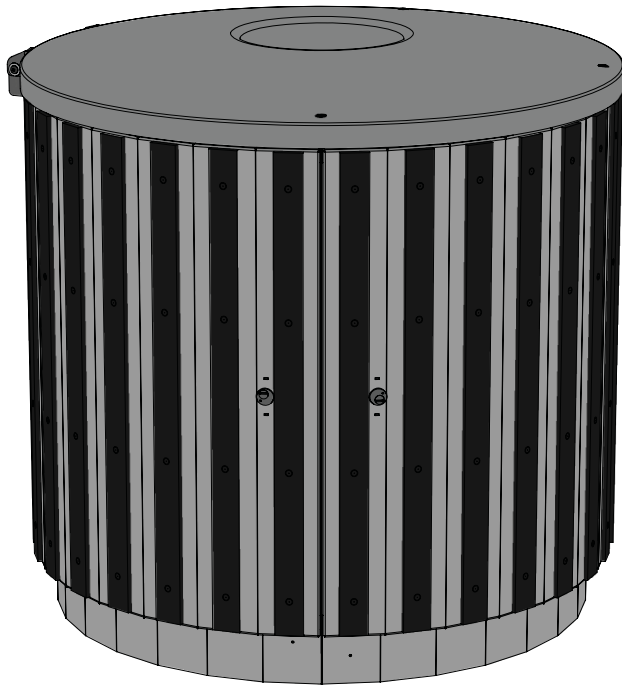

valid MANUFACTURING Ltd.
Advanced technology... Simple solutions.

WASTE RECEPTACLE DISTRIBUTION KIOSK

WRET

This waste receptacle kiosk offers the functionality of power distribution, communications and control centre all concealed in an attractive receptacle design. It is used in public areas for control of decorative street lighting, sports field lighting, irrigation control, seasonal lighting and other municipal applications.

Features/Specifications

- Aluminum construction
- CSA Type 3R rated
- Services up to 200A 3 phase
- Up to 18 cct panel 10kAIC rated
- HOA control
- Communications/irrigation control section
- 28 gallon removable plastic waste receptacle
- Brass key locked entry doors
- Metered or unmetered options
- Aluminum ribbing for added strength
- Hinged lid with chain stop
- Powder coat finish

Options

- Meter viewing window
- Contactors
- Test switch
- Lighting controller
- Photocell
- Time clock
- Irrigation controller

SECTION A-A
(DOORS OPEN)

FRONT VIEW
(DOORS OPEN)

SIDE VIEW
(DOORS OPEN)

| PART NUMBER | HEIGHT | WIDTH | DEPTH |
|-------------|--------|-------|-------|
| WRET | 32" | 32.5" | 32.5" |