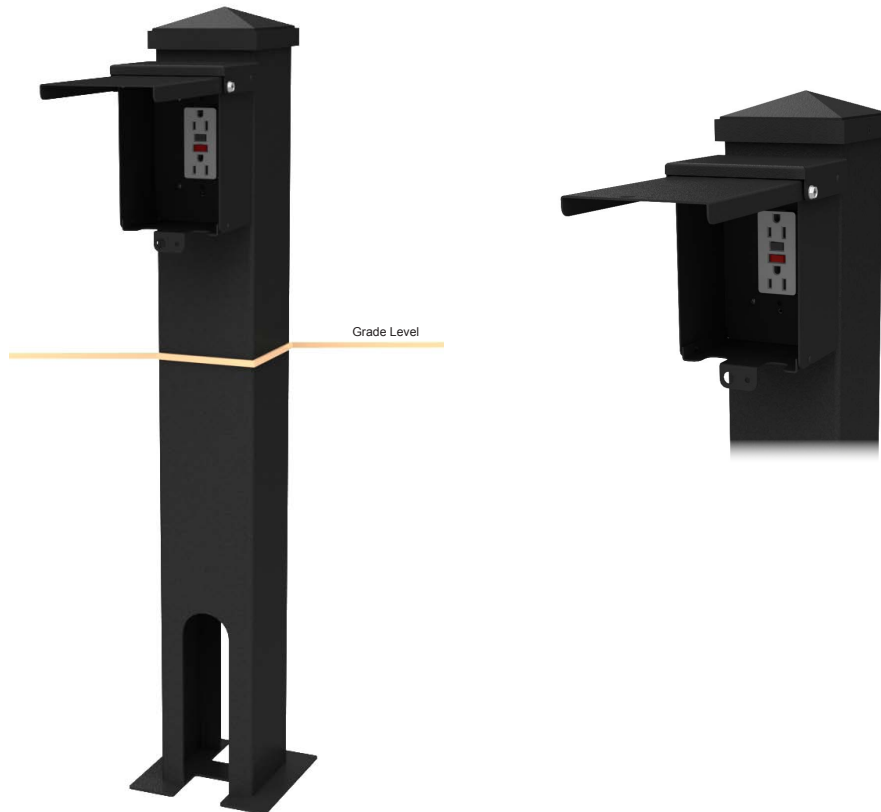

### TPPF

This landscaping outlet post is used for supplying power for seasonal lighting, landscaping power, temporary power or other circuits requiring power applications. The direct burial or padmount models offer discrete power in a complete package.

#### Features/Specifications

- 1/8" thick aluminum construction for corrosion protection
- CSA Type 3R rated
- Direct burial or padmount base
- While-In-Use cover for receptacle(s)
- 15A GFI receptacles
- Powder coat PC113 Forest Green