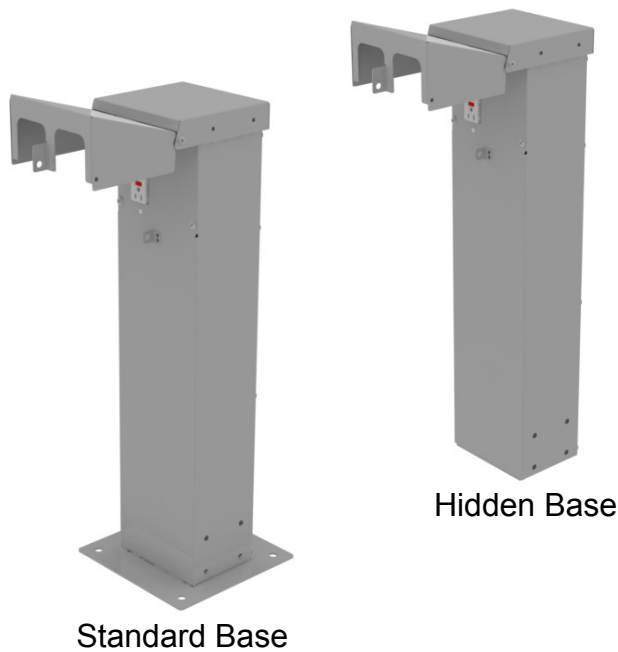

PARKING LOT PEDESTAL WITH FEED THRU LUGS AND WHILE-IN-USE COVER

EVVF

This family of parking lot pedestals are a convenient way to distribute power in parking lot applications. This product family includes branch rated breakers, feed thru terminal blocks and receptacles with a While-In-Use cover. Standard PC101 Grey powder coat paint provides a durable finish. It is Type 3R rated so it can be used in outdoor and indoor applications.

Standard Base

Hidden Base

Features/Specifications

- Galvanized steel construction
- CSA Type 3R rated
- 10" x 10" padmount base standard
- While-In-Use flip lid cover
- 30"H pedestal
- 10kAIR branch rated breaker protection
- Standard splitter blocks #14-2/0 AWG
- Commercial grade receptacles
- PC 101 Grey powder coat finish
- Ground lug
- Hidden base (add -H to the part number)

Optional Items

- Additional receptacle configurations
- Custom heights
- Template and 4 anchor bolts, nuts & washers (P/N: PAB-EVV)
- 15/20A or GFI receptacles
- Marine grade aluminum construction
- Custom powder coat colours

PART NUMBER standard base	PART NUMBER hidden base	RECEPTACLES	BREAKERS
EVVF1	EVVF1-H	1 - 15A Duplex	NONE
EVVF2	EVVF2-H	1-15A Duplex Split	NONE
EVVF3	EVVF3-H	1-15A Duplex	1-15A
EVVF4	EVVF4-H	1-15A Duplex Split	2-15A
EVVF5	EVVF5-H	2 - 15A Duplex	NONE
EVVF6	EVVF6-H	2-15A Duplex Split	NONE
EVVF7	EVVF7-H	2-15A Duplex	2-15A
EVVF8	EVVF8-H	2-15A Duplex Split	4-15A
EVVF9	EVVF9-H	3-15A Duplex	NONE
EVVF10	EVVF10-H	4-15A Duplex	NONE
EVVF11	EVVF11-H	3-15A Duplex	3-15A
EVVF12	EVVF12-H	4-15A Duplex	4-15A