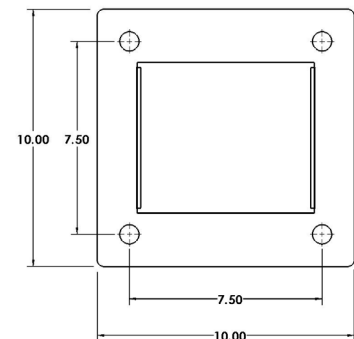

Standard Baseplate