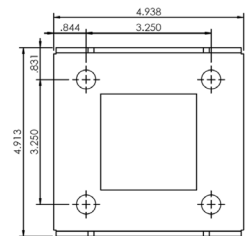

Hidden Base