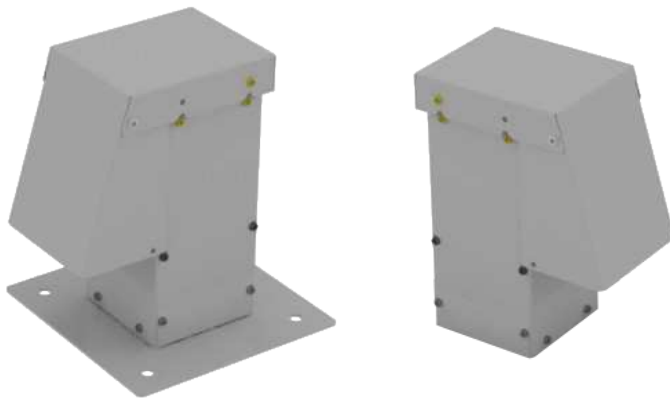

SHORT SERIES PARKING LOT PEDESTAL WITH WHILE-IN-USE COVER

EVESF

This family of parking lot pedestals are a convenient way to distribute power in parking lot applications. The galvanized steel body construction provides additional corrosion resistance. Multiple mini-breaker, receptacle and mounting configurations allows for ease of use for many applications.

Features/Specifications

- Galvanized steel construction
- CSA Type 3R rated
- Heavy duty while in use flip lid cover
- 12" high, for mounting on raised bases
- Padmount base standard
- Commercial grade receptacles
- Mini breaker protection where required
- PC 101 Grey powder coat finish
- Ground lug

Optional Items

- Template and 4 anchor bolts, nuts & washers (P/N: PAB-EVES)
- Cast weatherproof covers
- Direct burial spade (add -DB to end of standard base part number)
- Marine grade aluminum construction
- Custom heights
- Custom powder coat colours