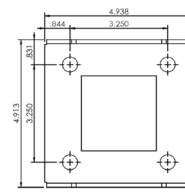

EVESx-SR
Standard Base

(shown without weatherproof covers)

EVESx-H-SR
Hidden Base

(shown without weatherproof covers)

Standard Base

Hidden Base

RECEPTACLES	MINI BREAKERS	CONFIGURATION	15A STANDARD BASE	15A HIDDEN BASE	15A GFI STANDARD BASE	15A GFI HIDDEN BASE	20A STANDARD BASE	20A HIDDEN BASE	20A GFI STANDARD BASE	20A GFI HIDDEN BASE
1 - DUPLEX	NONE	SINGLE SIDED	EVES1-SR	EVES1-H-SR	EVES1-GFI-SR	EVES1-H-SR-GFI	EVES1-SR-20	EVES1-H-SR-20	EVES1-GFI-SR-20	EVES1-H-GFI-SR-20
1 - DUPLEX SPLIT	NONE	SINGLE SIDED	EVES2-SR	EVES2-H-SR			EVES2-SR-20	EVES2-H-SR-20		
1 - DUPLEX	1	SINGLE SIDED	EVES3-SR	EVES3-H-SR	EVES3-GFI-SR	EVES3-H-SR-GFI	EVES3-SR-20	EVES3-H-SR-20	EVES3-GFI-SR-20	EVES3-H-GFI-SR-20
1 - DUPLEX SPLIT	2	SINGLE SIDED	EVES4-SR	EVES4-H-SR			EVES4-SR-20	EVES4-H-SR-20		
2 - DUPLEX	NONE	DOUBLE SIDED	EVES5-SR	EVES5-H-SR	EVES5-GFI-SR	EVES5-H-SR-GFI	EVES5-SR-20	EVES5-H-SR-20	EVES5-GFI-SR-20	EVES5-H-GFI-SR-20
2 - DUPLEX SPLIT	NONE	DOUBLE SIDED	EVES6-SR	EVES6-H-SR			EVES6-SR-20	EVES6-H-SR-20		
2 - DUPLEX	2	DOUBLE SIDED	EVES7-SR	EVES7-H-SR	EVES7-GFI-SR	EVES7-H-SR-GFI	EVES7-SR-20	EVES7-H-SR-20	EVES7-GFI-SR-20	EVES7-H-GFI-SR-20
2 - DUPLEX SPLIT	4	DOUBLE SIDED	EVES8-SR	EVES8-H-SR			EVES8-SR-20	EVES8-H-SR-20		