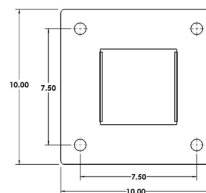

EVESx-SR
Standard Base

(shown without weatherproof covers)

EVESx-H-SR
Hidden Base

(shown without weatherproof covers)

Standard Base

Hidden Base

RECEPTACLES	MINI BREAKERS	CONFIGURATION	15A STANDARD BASE	15A HIDDEN BASE	15A GFI STANDARD BASE	15A GFI HIDDEN BASE	20A STANDARD BASE	20A HIDDEN BASE	20A GFI STANDARD BASE	20A GFI HIDDEN BASE
1 - DUPLEX	NONE	SINGLE SIDED	EVES1-SR	EVES1-H-SR	EVES1-GFI-SR	EVES1-H-SR-GFI	EVES1-SR-20	EVES1-H-SR-20	EVES1-GFI-SR-20	EVES1-H-GFI-SR-20
1 - DUPLEX SPLIT	NONE	SINGLE SIDED	EVES2-SR	EVES2-H-SR			EVES2-SR-20	EVES2-H-SR-20		
1 - DUPLEX	1	SINGLE SIDED	EVES3-SR	EVES3-H-SR	EVES3-GFI-SR	EVES3-H-SR-GFI	EVES3-SR-20	EVES3-H-SR-20	EVES3-GFI-SR-20	EVES3-H-GFI-SR-20
1 - DUPLEX SPLIT	2	SINGLE SIDED	EVES4-SR	EVES4-H-SR			EVES4-SR-20	EVES4-H-SR-20		
2 - DUPLEX	NONE	DOUBLE SIDED	EVES5-SR	EVES5-H-SR	EVES5-GFI-SR	EVES5-H-SR-GFI	EVES5-SR-20	EVES5-H-SR-20	EVES5-GFI-SR-20	EVES5-H-GFI-SR-20
2 - DUPLEX SPLIT	NONE	DOUBLE SIDED	EVES6-SR	EVES6-H-SR			EVES6-SR-20	EVES6-H-SR-20		
2 - DUPLEX	2	DOUBLE SIDED	EVES7-SR	EVES7-H-SR	EVES7-GFI-SR	EVES7-H-SR-GFI	EVES7-SR-20	EVES7-H-SR-20	EVES7-GFI-SR-20	EVES7-H-GFI-SR-20
2 - DUPLEX SPLIT	4	DOUBLE SIDED	EVES8-SR	EVES8-H-SR			EVES8-SR-20	EVES8-H-SR-20		