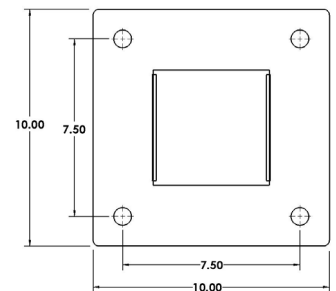

Standard Base

PART NUMBER (standard base)	PART NUMBER (hidden base)	RECEPTACLES	MINI BREAKERS
EVE2-SR-IPLC	EVE2-H-SR-IPLC	1-15A Duplex Split	NONE
EVE4-SR-IPLC	EVE4-H-SR-IPLC	1-15A Duplex Split	2-15A
EVE6-SR-IPLC	EVE6-H-SR-IPLC	2-15A Duplex Split	NONE
EVE8-SR-IPLC	EVE8-H-SR-IPLC	2-15A Duplex Split	4-15A