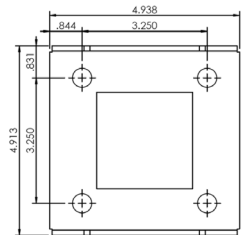

Optional Items

- Template and 4 anchor bolts, nuts & washers (P/N: PAB-EVE)
- Direct burial spade (add -DB to end of standard base part number)
- Marine grade aluminum construction
- Custom powder coat colours

Hidden Base