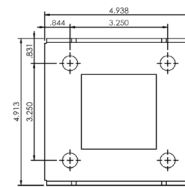

Hidden Base

RECEPTACLES	MINI BREAKERS	CONFIGURATION	15A STANDARD BASE	15A HIDDEN BASE	15A GFI STANDARD BASE	15A GFI HIDDEN BASE	20A STANDARD BASE	20A HIDDEN BASE	20A GFI STANDARD BASE	20A GFI HIDDEN BASE
1 - DUPLEX	NONE	SINGLE SIDED	EVE1-SR	EVE1-H-SR	EVE1 GFI-SR	EVE1-H-GFI-SR	EVE1-SR-20	EVE1-H-SR-20	EVE1-GFI-SR-20	EVE1-H-GFI-SR-20
1 - DUPLEX SPLIT	NONE	SINGLE SIDED	EVE2-SR	EVE2-H-SR			EVE2-SR-20	EVE2-H-SR-20		
1 - DUPLEX	1	SINGLE SIDED	EVE3-SR	EVE3-H-SR	EVE3-GFI-SR	EVE3-H-GFI-SR	EVE3-SR-20	EVE3-H-SR-20	EVE3-GFI-SR-20	EVE3-H-GFI-SR-20
1 - DUPLEX SPLIT	2	SINGLE SIDED	EVE4-SR	EVE4-H-SR			EVE4-SR-20	EVE4-H-SR-20		
2 - DUPLEX	NONE	DOUBLE SIDED	EVE5-SR	EVE5-H-SR	EVE5-GFI-SR	EVE5-H-GFI-SR	EVE5-SR-20	EVE5-H-SR-20	EVE5-GFI-SR-20	EVE5-H-GFI-SR-20
2 - DUPLEX SPLIT	NONE	DOUBLE SIDED	EVE6-SR	EVE6-H-SR			EVE6-SR-20	EVE6-H-SR-20		
2 - DUPLEX	2	DOUBLE SIDED	EVE7-SR	EVE7-H-SR	EVE7-GFI-SR	EVE7-H-GFI-SR	EVE7-SR-20	EVE7-H-SR-20	EVE7-GFI-SR-20	EVE7-H-GFI-SR-20
2 - DUPLEX SPLIT	4	DOUBLE SIDED	EVE8-SR	EVE8-H-SR			EVE8-SR-20	EVE8-H-SR-20