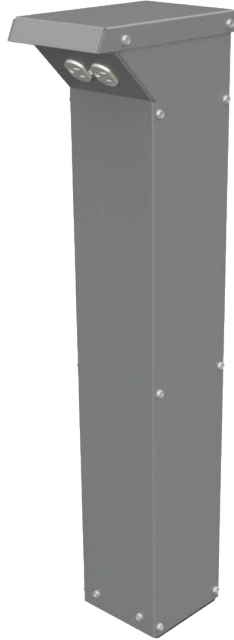

PARKING LOT PEDESTAL WITH 45 DEGREE SLOPE

EVE-SR

This family of parking lot pedestals are a convenient way to distribute power in parking lot applications. The galvanized steel body construction provides additional corrosion resistance. Multiple mini-breaker, receptacle and mounting configurations allows for ease of use for many applications.

**EVE-SR Single Sided
Standard Base**
(shown without weatherproof covers)

**EVE-H-SR Single Sided
Hidden Base**
(shown without weatherproof covers)

Features/Specifications

- Galvanized steel construction
- CSA Type 3R rated
- Weatherproof cover (per 2015 CEC)
- 30" high, for mounting on solid bases
- Padmount base standard
- Commercial grade receptacles
- Mini breaker protection where required
- 45 degree angle receptacle(s)
- PC 101 Grey powder coat finish
- Ground lug

Optional Items

- Template and 4 anchor bolts, nuts & washers (P/N: PAB-EVE)
- Cast weatherproof covers
- Direct burial spade (add -DB to end of standard base part number)
- Marine grade aluminum construction
- Custom heights
- Custom powder coat colours