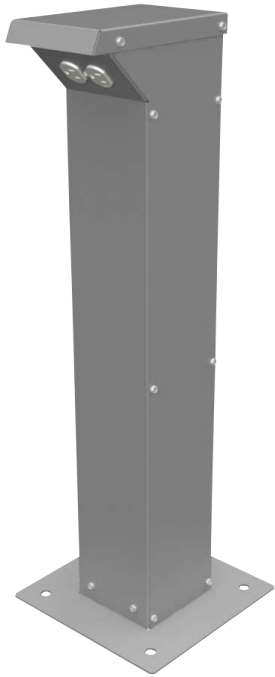

PARKING LOT PEDESTAL WITH 45 DEGREE SLOPE

EVE-SR

This family of parking lot pedestals are a convenient way to distribute power in parking lot applications. The galvanized steel body construction provides additional corrosion resistance. Multiple mini-breaker, receptacle and mounting configurations allows for ease of use for many applications.

**EVE-SR Single Sided
Standard Base**
(shown without weatherproof covers)

**EVE-H-SR Single Sided
Hidden Base**
(shown without weatherproof covers)

Features/Specifications

- Galvanized steel construction
- CSA Type 3R rated
- Weatherproof cover (per 2015 CEC)
- 30" high, for mounting on solid bases
- Padmount base standard
- Commercial grade receptacles
- Mini breaker protection where required
- 45 degree angle receptacle(s)
- PC 101 Grey powder coat finish
- Ground lug

Optional Items

- Template and 4 anchor bolts, nuts & washers (P/N: PAB-EVE)
- Cast weatherproof covers
- Direct burial spade (add -DB to end of standard base part number)
- Marine grade aluminum construction
- Custom heights
- Custom powder coat colours