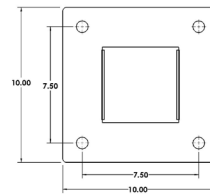

**EVE-SR Single Sided
Standard Base**
(shown without weatherproof covers)

**EVE-H-SR Single Sided
Hidden Base**
(shown without weatherproof covers)

Features/Specifications

- Galvanized steel construction
- CSA Type 3R rated
- Weatherproof cover (per 2015 CEC)
- 30" high, for mounting on solid bases
- Padmount base standard
- Commercial grade receptacles
- Mini breaker protection where required
- 45 degree angle receptacle(s)
- PC 101 Grey powder coat finish
- Ground lug

Standard Base

Hidden Base

RECEPTACLES	MINI BREAKERS	CONFIGURATION	15A STANDARD BASE	15A HIDDEN BASE	15A GFI STANDARD BASE	15A GFI HIDDEN BASE	20A STANDARD BASE	20A HIDDEN BASE	20A GFI STANDARD BASE	20A GFI HIDDEN BASE
1 - DUPLEX	NONE	SINGLE SIDED	EVE1-SR	EVE1-H-SR	EVE1 GFI-SR	EVE1-H-GFI-SR	EVE1-SR-20	EVE1-H-SR-20	EVE1-GFI-SR-20	EVE1-H-GFI-SR-20
1 - DUPLEX SPLIT	NONE	SINGLE SIDED	EVE2-SR	EVE2-H-SR			EVE2-SR-20	EVE2-H-SR-20		
1 - DUPLEX	1	SINGLE SIDED	EVE3-SR	EVE3-H-SR	EVE3-GFI-SR	EVE3-H-GFI-SR	EVE3-SR-20	EVE3-H-SR-20	EVE3-GFI-SR-20	EVE3-H-GFI-SR-20
1 - DUPLEX SPLIT	2	SINGLE SIDED	EVE4-SR	EVE4-H-SR			EVE4-SR-20	EVE4-H-SR-20		
2 - DUPLEX	NONE	DOUBLE SIDED	EVE5-SR	EVE5-H-SR	EVE5-GFI-SR	EVE5-H-GFI-SR	EVE5-SR-20	EVE5-H-SR-20	EVE5-GFI-SR-20	EVE5-H-GFI-SR-20
2 - DUPLEX SPLIT	NONE	DOUBLE SIDED	EVE6-SR	EVE6-H-SR			EVE6-SR-20	EVE6-H-SR-20		
2 - DUPLEX	2	DOUBLE SIDED	EVE7-SR	EVE7-H-SR	EVE7-GFI-SR	EVE7-H-GFI-SR	EVE7-SR-20	EVE7-H-SR-20	EVE7-GFI-SR-20	EVE7-H-GFI-SR-20
2 - DUPLEX SPLIT	4	DOUBLE SIDED	EVE8-SR	EVE8-H-SR			EVE8-SR-20	EVE8-H-SR-20		