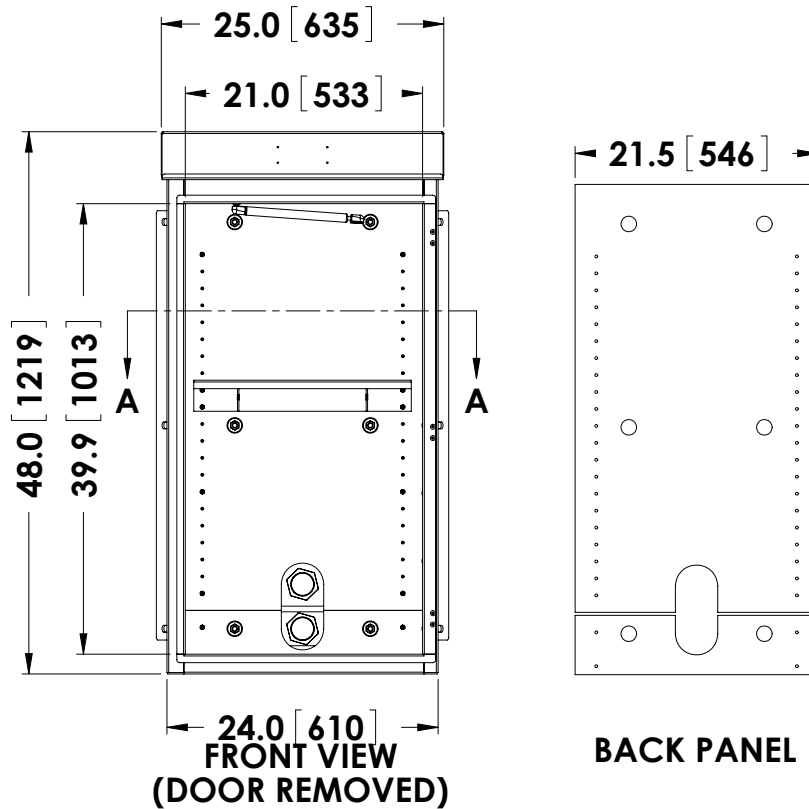

PART NUMBER	HEIGHT	WIDTH	DEPTH	MATERIAL
PMC6A	48"	24"	16"	ALUMINUM

19909-18991

Toll Free Phone: 888-632-6477

Phone 250-832-6477

Fax: 250-832-7746

E-mail: sales@validmanufacturing.com

www.validmanufacturing.com