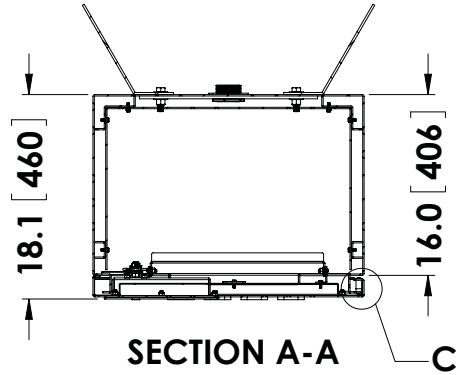

## POLE MOUNT CABINETS - SINGLE SIDED, MEDIUM

PMC6

**DETAIL C**

PART NUMBER	HEIGHT	WIDTH	DEPTH	MATERIAL
PMC6A	48"	24"	16"	ALUMINUM

19909-18991

**Toll Free Phone: 888-632-6477**

Phone 250-832-6477

Fax: 250-832-7746