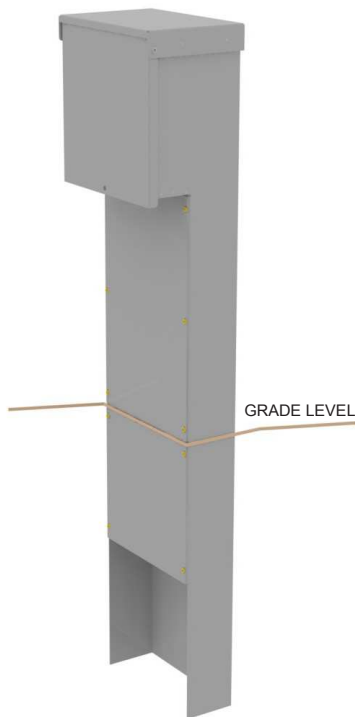

DIRECT BURIAL PREMIUM CAMPGROUND PEDESTAL

PRVB

The PRVB is our premium line of direct burial power pedestals. Robust aluminum construction and stainless steel hardware provides superior corrosion protection. Extra space enables easier termination and the standard LED light on the faceplate provides light where it is needed. The direct burial spade enables easy installation and the cover acts as a shield, providing a downlight when closed.

Features/Specifications

- Marine grade aluminum construction
- CSA Type 3R rated
- Loop feed power termination lugs
- 10kAIR branch rated breaker protection
- Built in LED illumination
- Stainless steel exterior hardware
- PC113 Parks Green powder coat finish or other standard powder coat colours
- Direct burial design
- 56"H x 12"W x 8.5"D

Optional Items

- Top light
- Side light
- Photocell
- Custom lug configurations
- Water manifold

TYPICAL PRVB-AHMX CONFIGURATION

valid MANUFACTURING Ltd.
Advanced technology... Simple solutions.

DIRECT BURIAL PREMIUM CAMPGROUND PEDESTAL

PRVB

STANDARD PRVS PRODUCTS (MAXIMUM 4 SINGLE POLE CCTS)
PART NUMBER PRVS-XXXX (WHERE X ARE THE RECEPTACLE ADDER)
e.g. PRVD-AAMX

RECEPTACLE	BREAKER	ADDER
15A DUPLEX GFI	15A 1P	A
20A DUPLEX GFI	20A 1P	B
15A DUPLEX	15A 1P	D
20A DUPLEX	20A 1P	E
15A TL 125V	15A 1P	F
20A TL 125V	20A 1P	G
30A CROWFOOT 125V	30A 1P	H
30A TL 125V	30A 1P	J
30A 125/250V	30A 2P	K
50A 125/250V	50A 2P	M
50A 125/250V TL	50A 2P	Q