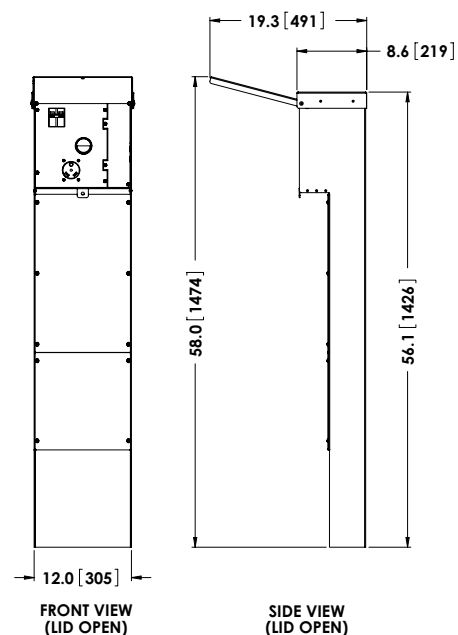

TYPICAL PRVB-AHMX CONFIGURATION